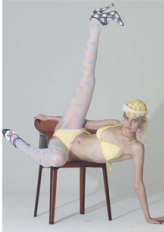

Jacket by **TELFAR** shirt by **BASERANGE**

Jason Nocito

DSREPS

dsreps.com
© DSReps

New York

(917) 407-4292

Nicki Silverman: nicki@dsreps.com

Los Angeles

(626) 441-2224

Deborah Schwartz: deb@dsreps.com

Crystal Roberts: crystal@dsreps.com